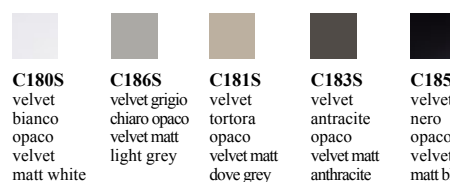

C180S
velvet
bianco
opaco
velvet
matt white

C186S
velvet grigio
chiaro opaco
velvet matt
light grey

C181S
velvet
tortora
opaco
velvet matt
dove grey

C183S
velvet
antracite
opaco
velvet matt
anthracite

C185S
velvet
nero
opaco
velvet
matt black

SUPERMARMO | SUPERMARBLE | SUPERMARBRE | SUPERMARMOR | SUPERMÁRMOL | СУПЕРМАРОР