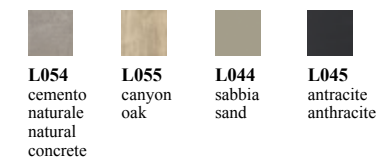

PIANO E CASSETTO | TOP AND DRAWER | PLATEAU ET TIROIR | PLATTE UND SCHUBLADE | SOBRE Y CAJÓN | СТОЛЕШНИЦА И ЯЩИК

MELAMINICO | MELAMINE | MÉLAMINE | MELAMIN | MELAMINA | МЕЛАМИН