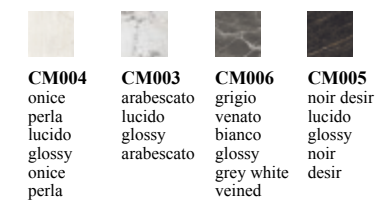

PIANO | TOP | PLATEAU | PLATTE | SOBRE | СТОЛЕШНИЦА

SUPERMARMO | SUPERMARBLE | SUPERMARBRE | SUPERMARMOR | SUPERMÁRMOL | СУПЕРМАРОМ